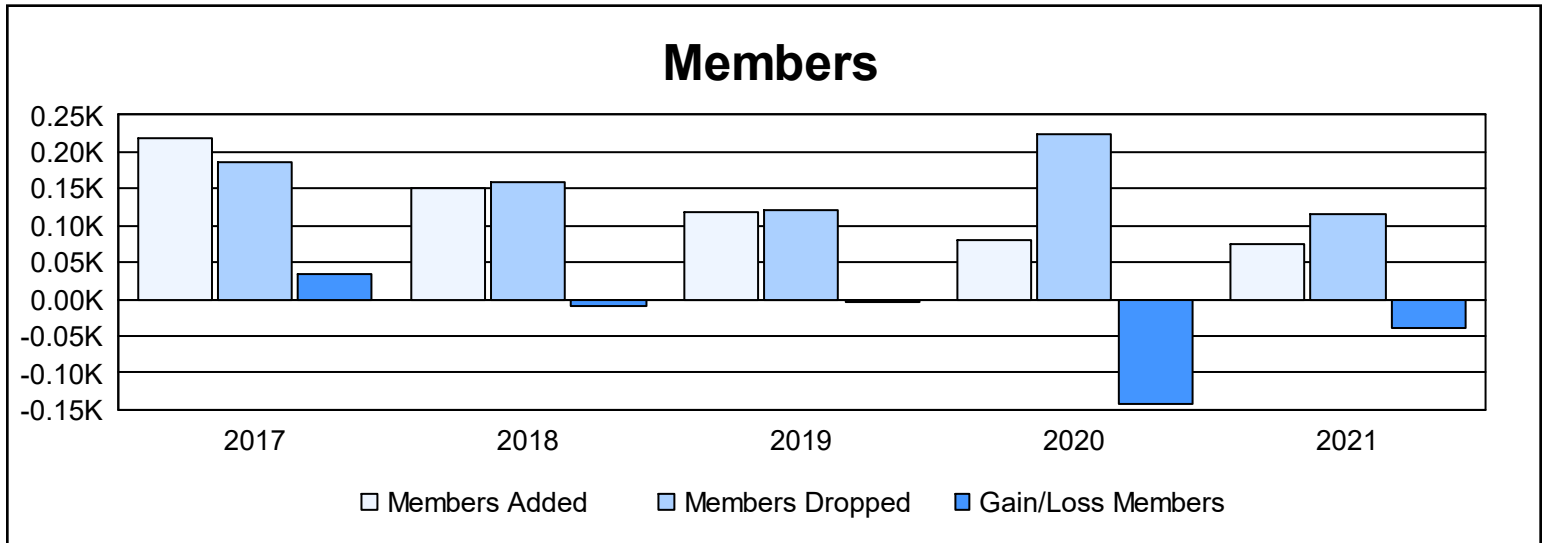

Year	New Clubs	Dropped Clubs	Gain/ Loss Clubs	New Members	Charter Members	Reinstate Members	Transfer Members	Total Member Added	Total Members Dropped	Gain/ Loss Members
2016-2017	0	1	-1	208	6	1	5	220	187	33
2017-2018	0	2	-2	134	2	3	12	151	159	-8
2018-2019	1	3	-2	84	28	1	4	117	121	-4
2019-2020	0	6	-6	43	5	29	4	81	223	-142
2020-2021	1	3	-2	33	21	15	6	75	115	-40
Average	0	3	-3	100	12	10	6	129	161	-32

Membership Composition June 2021 Cumulative

Gender Composition June 2021 Cumulative