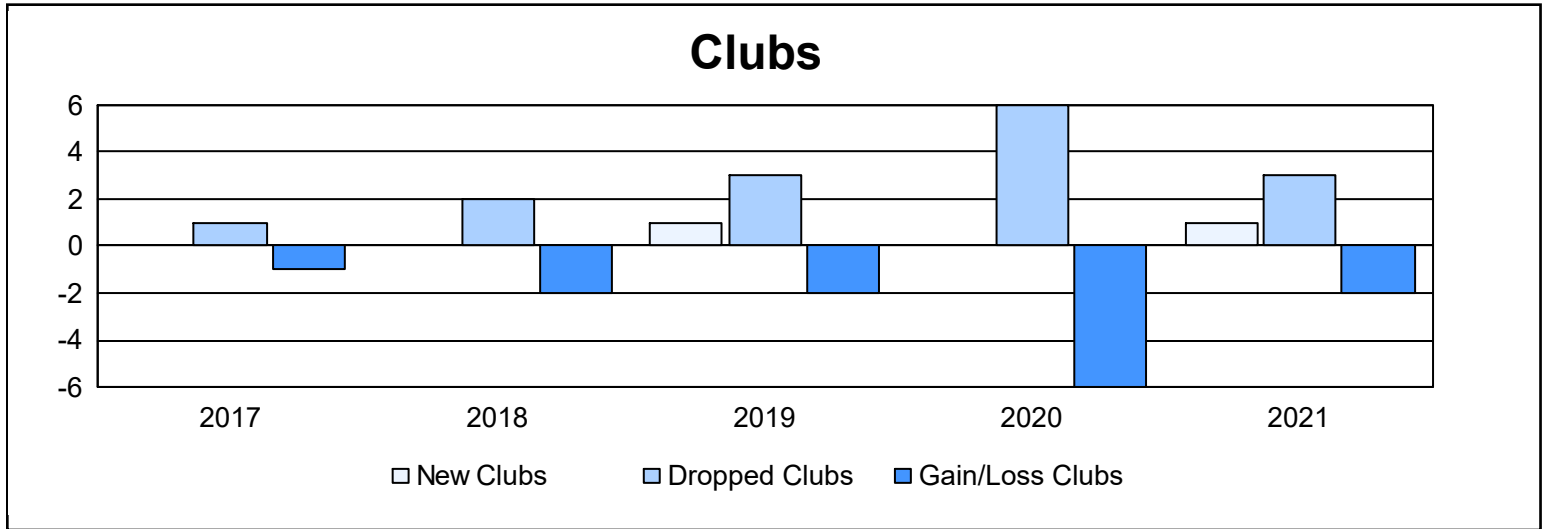

Year	New Clubs	Dropped Clubs	Gain/ Loss Clubs	New Members	Charter Members	Reinstate Members	Transfer Members	Total Member Added	Total Members Dropped	Gain/ Loss Members
2016-2017	0	1	-1	208	6	1	5	220	187	33
2017-2018	0	2	-2	134	2	3	12	151	159	-8
2018-2019	1	3	-2	84	28	1	4	117	121	-4
2019-2020	0	6	-6	43	5	29	4	81	223	-142
2020-2021	1	3	-2	33	21	15	6	75	115	-40
Average	0	3	-3	100	12	10	6	129	161	-32

Membership Composition June 2021 Cumulative

Gender Composition June 2021 Cumulative